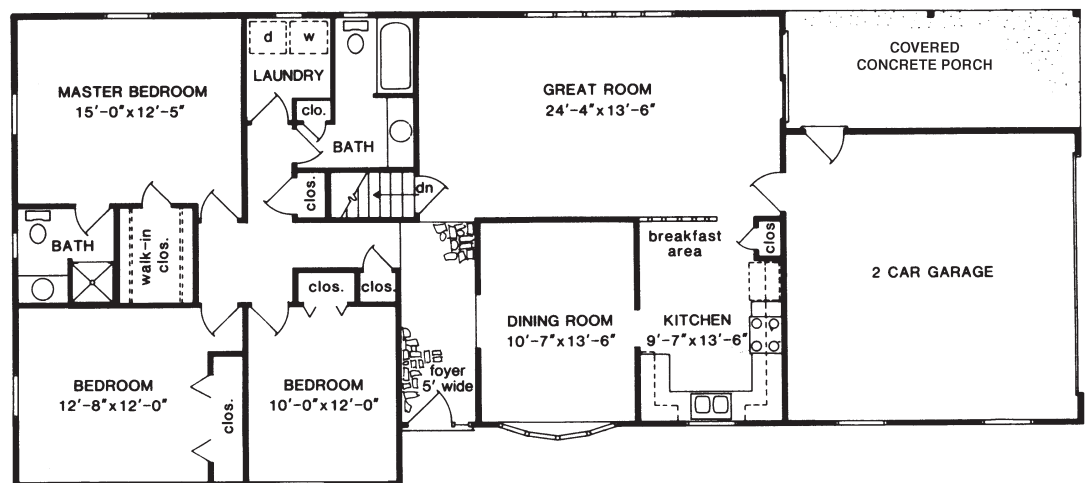

The Chelsea 2 ★ Ranch

1560 Sq. Ft.

“GABLE” ROOF SHOWN - ALSO AVAILABLE WITH A “HIP” ROOF (SEE CHELSEA 1)

Floor Plan

Garage door available with front or side entry

HANOVER HOMES
NORTH CORPORATION

1-800-999-2066