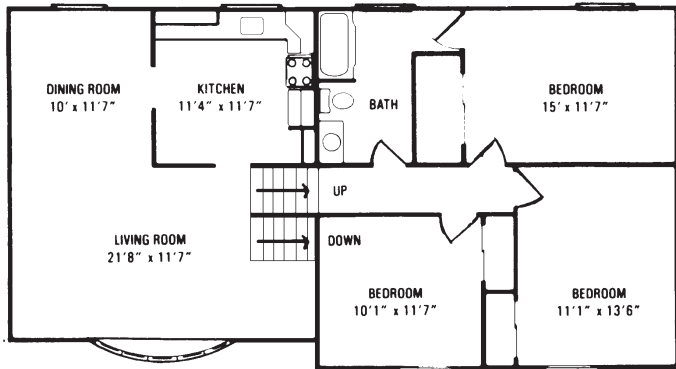

The Camelot

1,828 Sq. Ft.

Floor Plan

SECOND FLOOR PLAN

FIRST FLOOR PLAN

HANOVER HOMES
NORTH CORPORATION
1-800-999-2066
1333 Route 315
Wilkes-Barre, PA 18702
www.HanoverHomes.com

Changes in specifications or design options may occur without notice. Please confirm all details with your sales consultant.
Copyright © 2001 Hanover Homes North Corporation