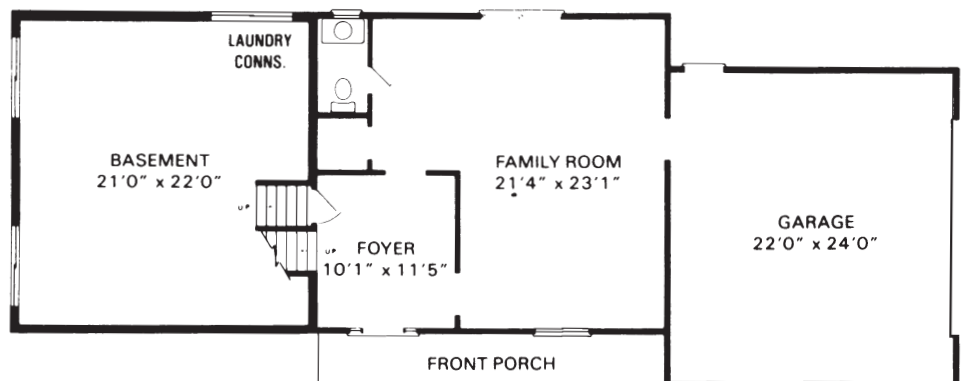

The Camelot

1,828 Sq. Ft.

Floor Plan

SECOND FLOOR PLAN

FIRST FLOOR PLAN

HANOVER HOMES
NORTH CORPORATION
1-800-999-2066
1333 Route 315
Wilkes-Barre, PA 18702
www.HanoverHomes.com

Changes in specifications or design options may occur without notice. Please confirm all details with your sales consultant.
Copyright © 2001 Hanover Homes North Corporation