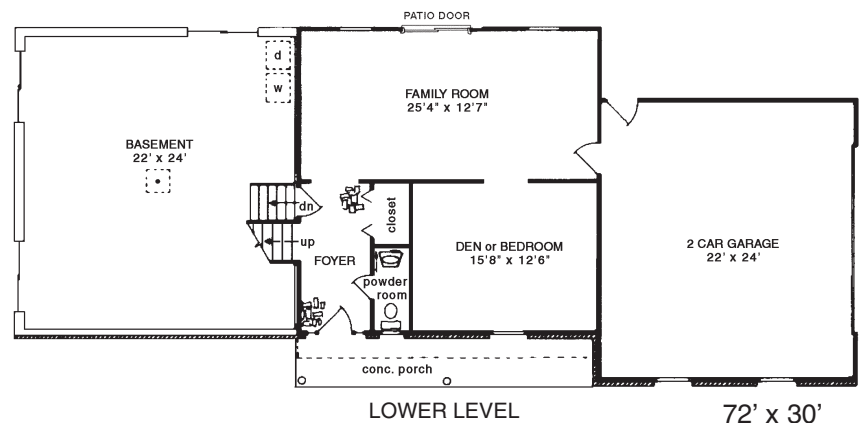

HANOVER HOMES
NORTH CORPORATION

1-800-999-2066

1333 Route 315
Wilkes-Barre, PA 18702
www.HanoverHomes.com

Changes in specifications or design options may occur without notice. Please confirm all details with your sales consultant.
Copyright © 1998 Hanover Homes North Corporation