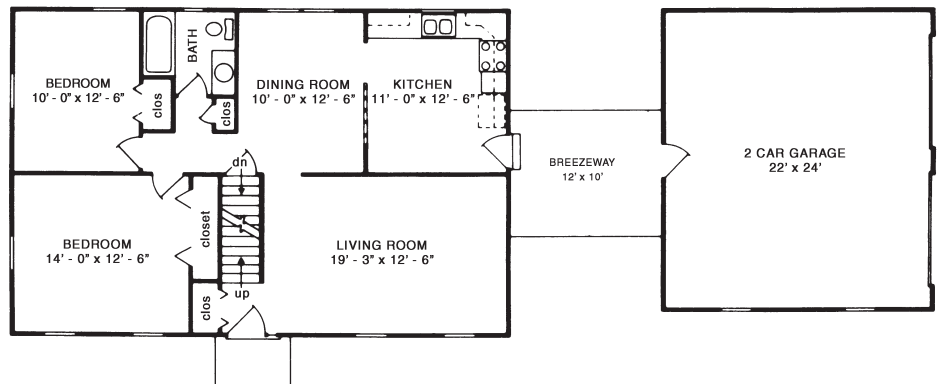

The Dover ★ Cape Cod

1727 Sq. Ft.

Floor Plan

SECOND FLOOR PLAN

FIRST FLOOR PLAN

HANOVER HOMES
NORTH CORPORATION

1-800-999-2066

1333 Route 315
Wilkes-Barre, PA 18702
www.HanoverHomes.com