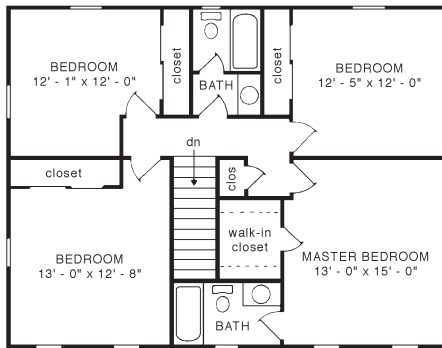

The Yorktown "Farmhouse"

2,204 Sq. Ft.

Floor Plan

36' x 28' Second Floor

3 Bedroom floor plan with available open balcony effect.

72' x 28' first floor including family room and garage

HANOVER HOMES
 NORTH CORPORATION