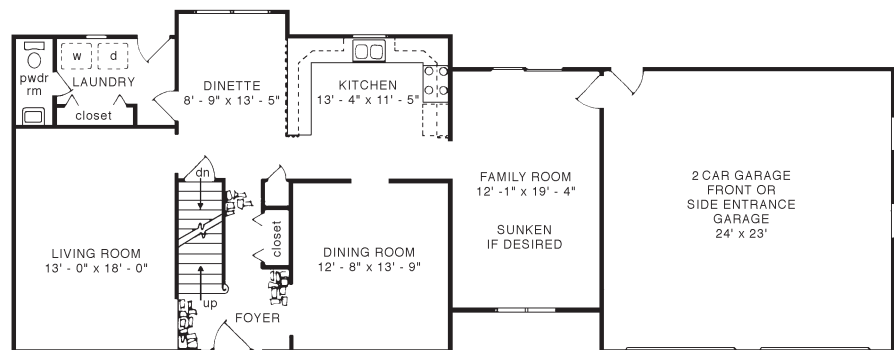

The Yorktown "Farmhouse"

2,204 Sq. Ft.

Floor Plan

36' x 28' Second Floor

3 Bedroom floor plan with available open balcony effect.

72' x 28' first floor including family room and garage

HANOVER HOMES
 NORTH CORPORATION