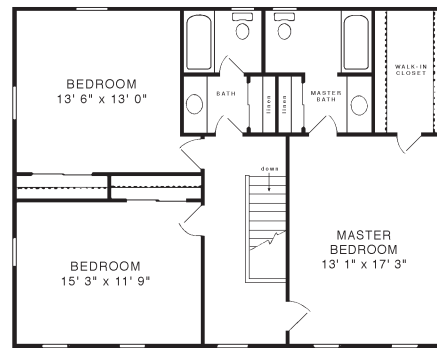

The Yorktown "Farmhouse"

2,204 Sq. Ft.

Floor Plan

36' x 28' Second Floor

3 Bedroom floor plan with available open balcony effect.

72' x 28' first floor including family room and garage

HANOVER HOMES
 NORTH CORPORATION